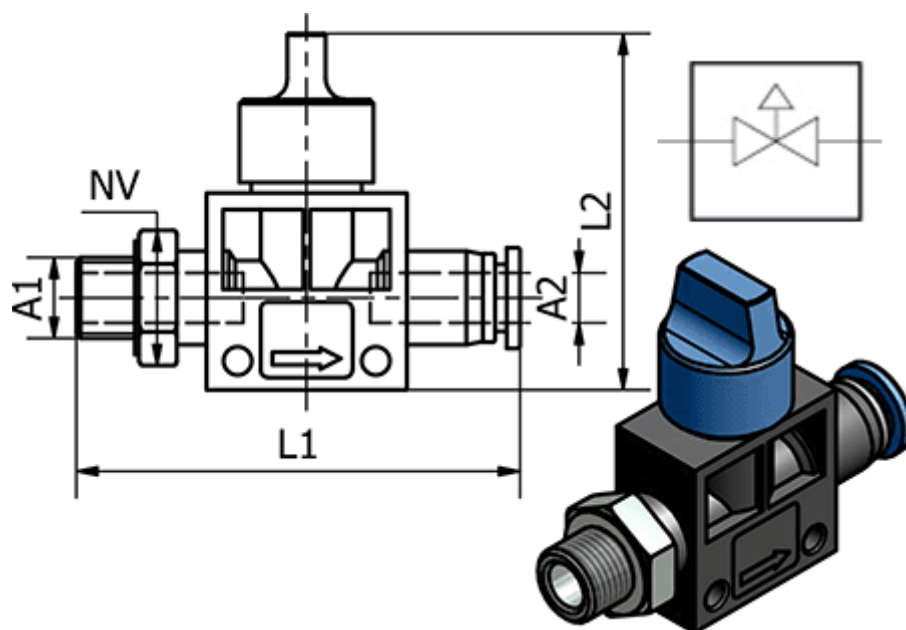

Data Sheet

Article number: 5861930188

Description: Hand Valve 193.018-8, - Ø8, G 1/8"
Push-in/Thread

Measures

Ext. Hose Diameter A2 = 8

L1 = 58.4

L2 = 41.5

NV = 14

Thread A1 = G 1/8"